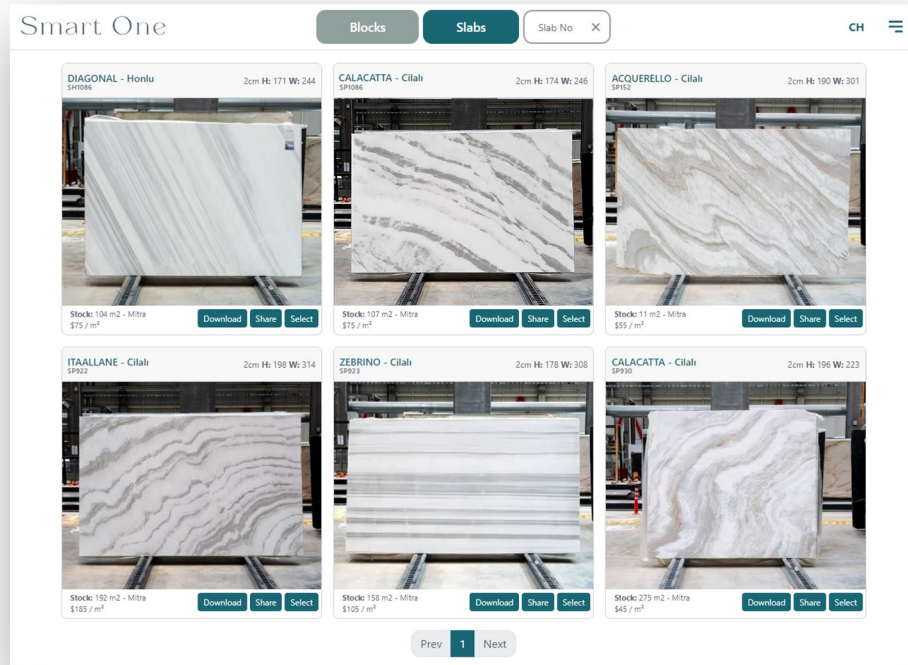

Acquerello

Cloud

Slabs

Zebrino

Flax

Diagonal

See our inventory online
www.smart.one

@dereliart
www.smart.one