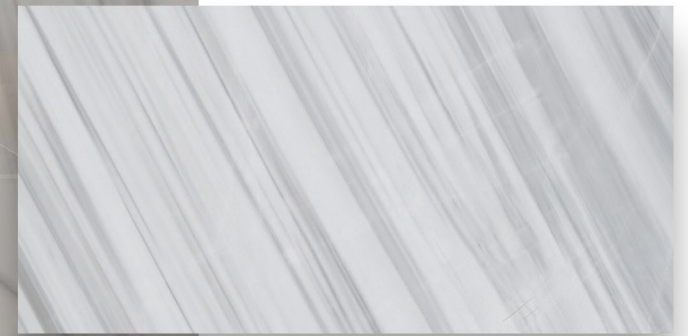

Acquarello

Intensive Wave

Greko

Diagonal

Zebrino

Flax

Zebrino Hexagon

11 mm
20 mm
30 mm
Slabs